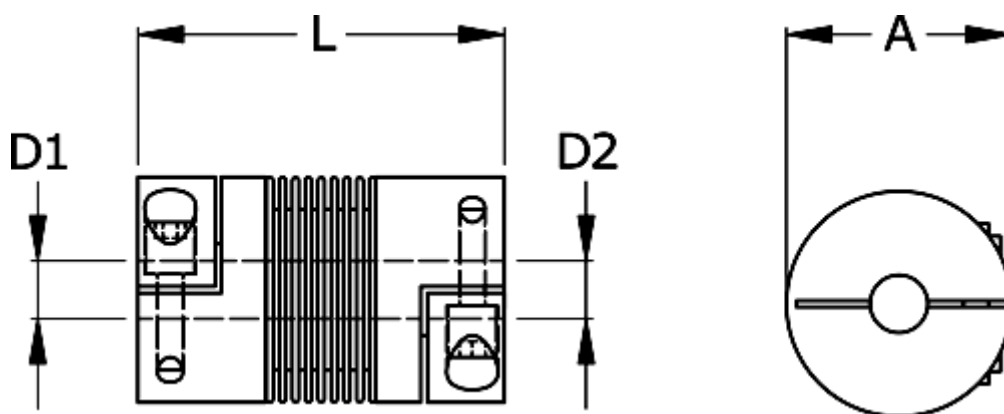

Data Sheet

Article number: 3330201000470620

Description: Bellow coupling type 2 size100
Length 47 mm, bore 6/20 mm

Measures

A	= 40.5
D1	= 6
D2	= 20
L	= 47
Nom. torque NM (Tkn)	= 10